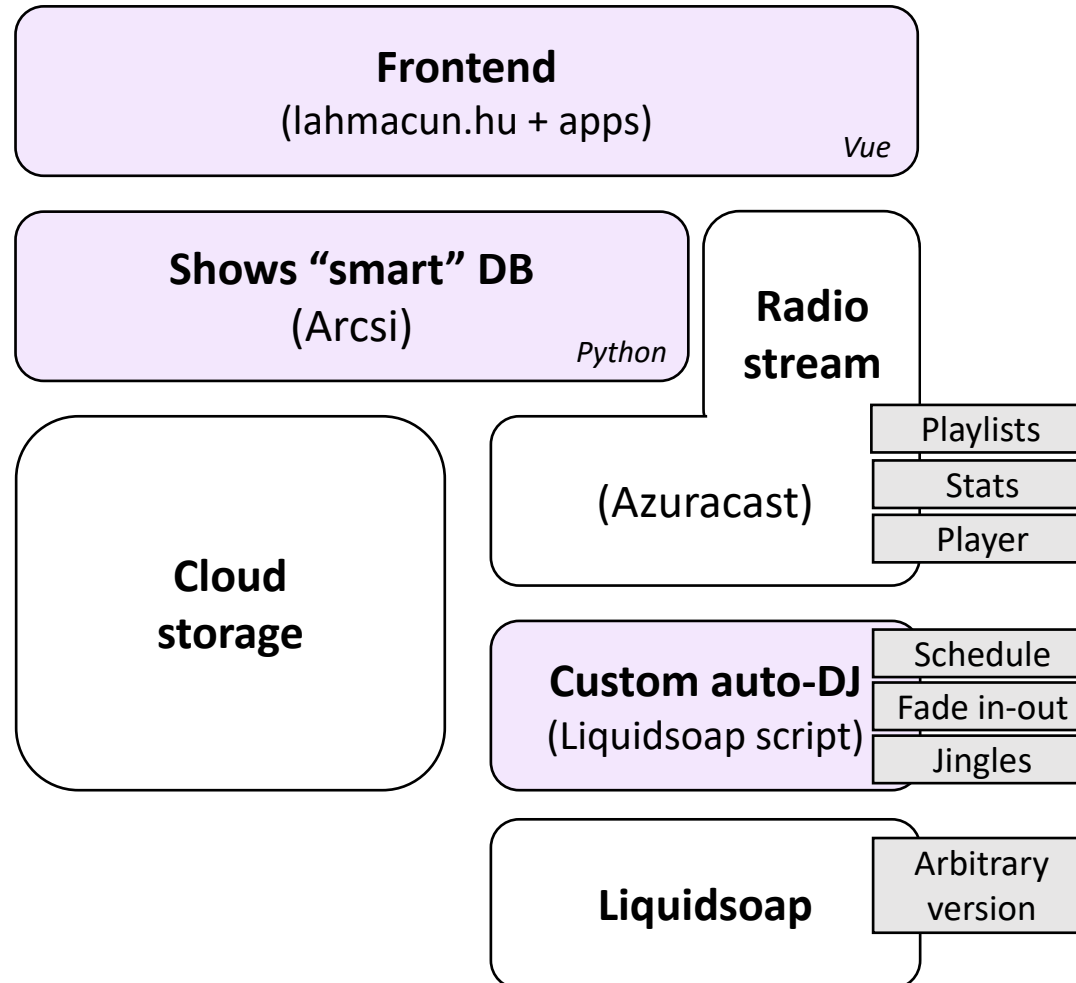

Lahmacun x Liquidsoap

*How Lahmacun community
radio uses Liquidsoap*

<https://lahmacun.hu>

2022, January 23rd

Lahmacun community radio

- Founded in 2018 in Budapest, Hungary
- Named after Turkish pizza 😊
- 50+ international shows
- Main genre: music & more
- *IT team: 5+ volunteers*

<https://lahmacun.hu>

<http://ananasz.lahmacun.hu/community/>

The Lahmacun stack

<https://github.com/mmmnmnm/>

LEGEND

Our development

Out of the box

Our Liquidsoap script

UNDER
DEVELOPMENT

Delay instead of once
for more control

Further outlook

Our new website is coming soon...

The screenshot shows the Lahmacun website interface. At the top left is the Lahmacun logo and a radio player for 'Sunday Lockdown w/ Lohuma Basaltrush'. The navigation menu includes SCHEDULE, SHOWS, ARCHIVE, NEWS, COMMUNITY, PHOTOS, and DONATE. The current time is 11:37 CET. The main content area features a 'TODAY'S SCHEDULE' section with a list of programs: 00:30 -> 01:30 - Linear Systems with Gestalt!; 10:30 -> 12:30 - Sunday Lockdown w/ Lohuma (marked as 'On Air'); 12:30 -> 14:00 - Bambuszrádió with Panda; 14:00 -> 17:00 - Donald Kacska Klub; 17:00 -> 18:00 - Geigercounterculture; 18:00 -> 19:00 - Hetedik Típusú Találkozás; 19:00 -> 20:00 - Háttérzaj; 20:00 -> 21:00 - The LTM Show; 21:00 -> 22:00 - Sub Burek; 22:00 -> 23:00 - zenészen (avagy a rizskeksz látványa). Below the schedule is an 'ARCSI'S LATEST' section with a video player showing 'Weirdest Hits Of The Week - Vol. 63 Music Of Ancient Rome: String & Wind Instruments'. A banner at the top of the main content area reads 'IT'S ALIVE! Lahmacun radio szilveszter az archívumban' and includes a call to action to download the full program.