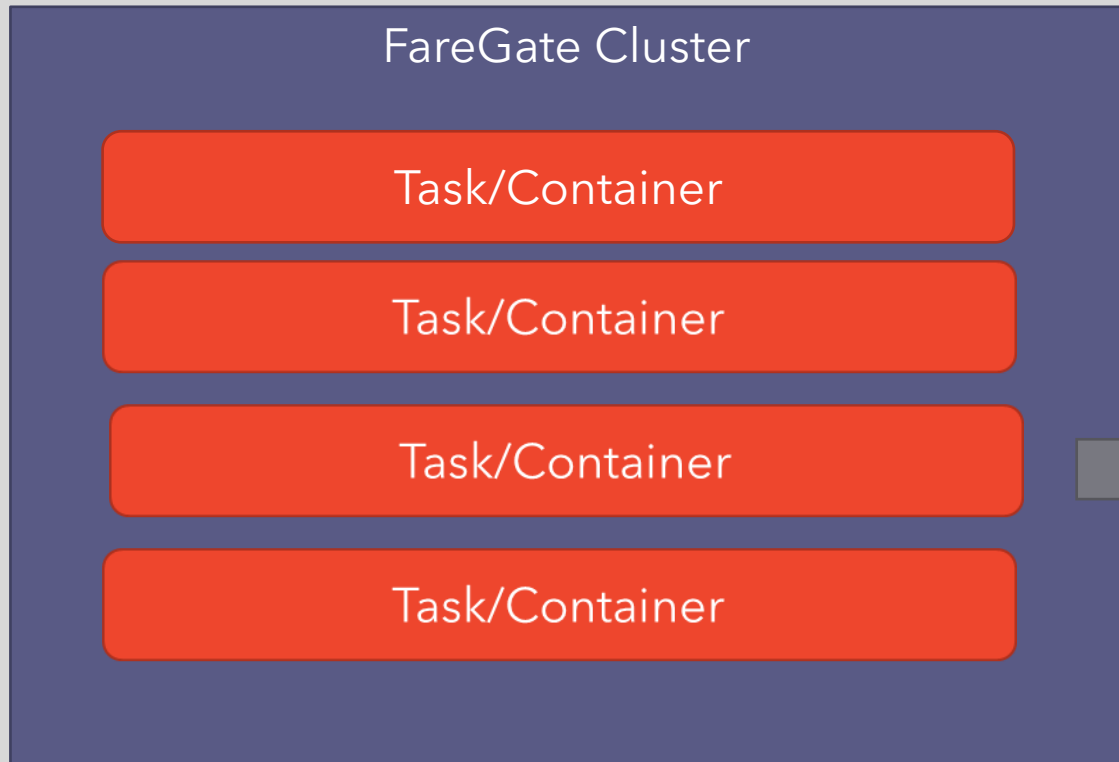

Browser window showing the MusicBox dashboard for user Renta75. The URL is `app.beta.airmusic.io/#/dashboard`. The dashboard displays a welcome message, navigation menu, and live stream statistics.

MusicBox Search [] Renta75 [Profile]

👋 Welcome back, Renta75

Dashboard (selected) | Playlists | Media Library | On Air

ON AIR | **Stream link**

Start stream [▶]

LISTENERS 1,3 k

BANDWITH 1,2 / 10 TB

STORAGE 3,5 / 10 TB

You can join Beta from
15th of June 2023